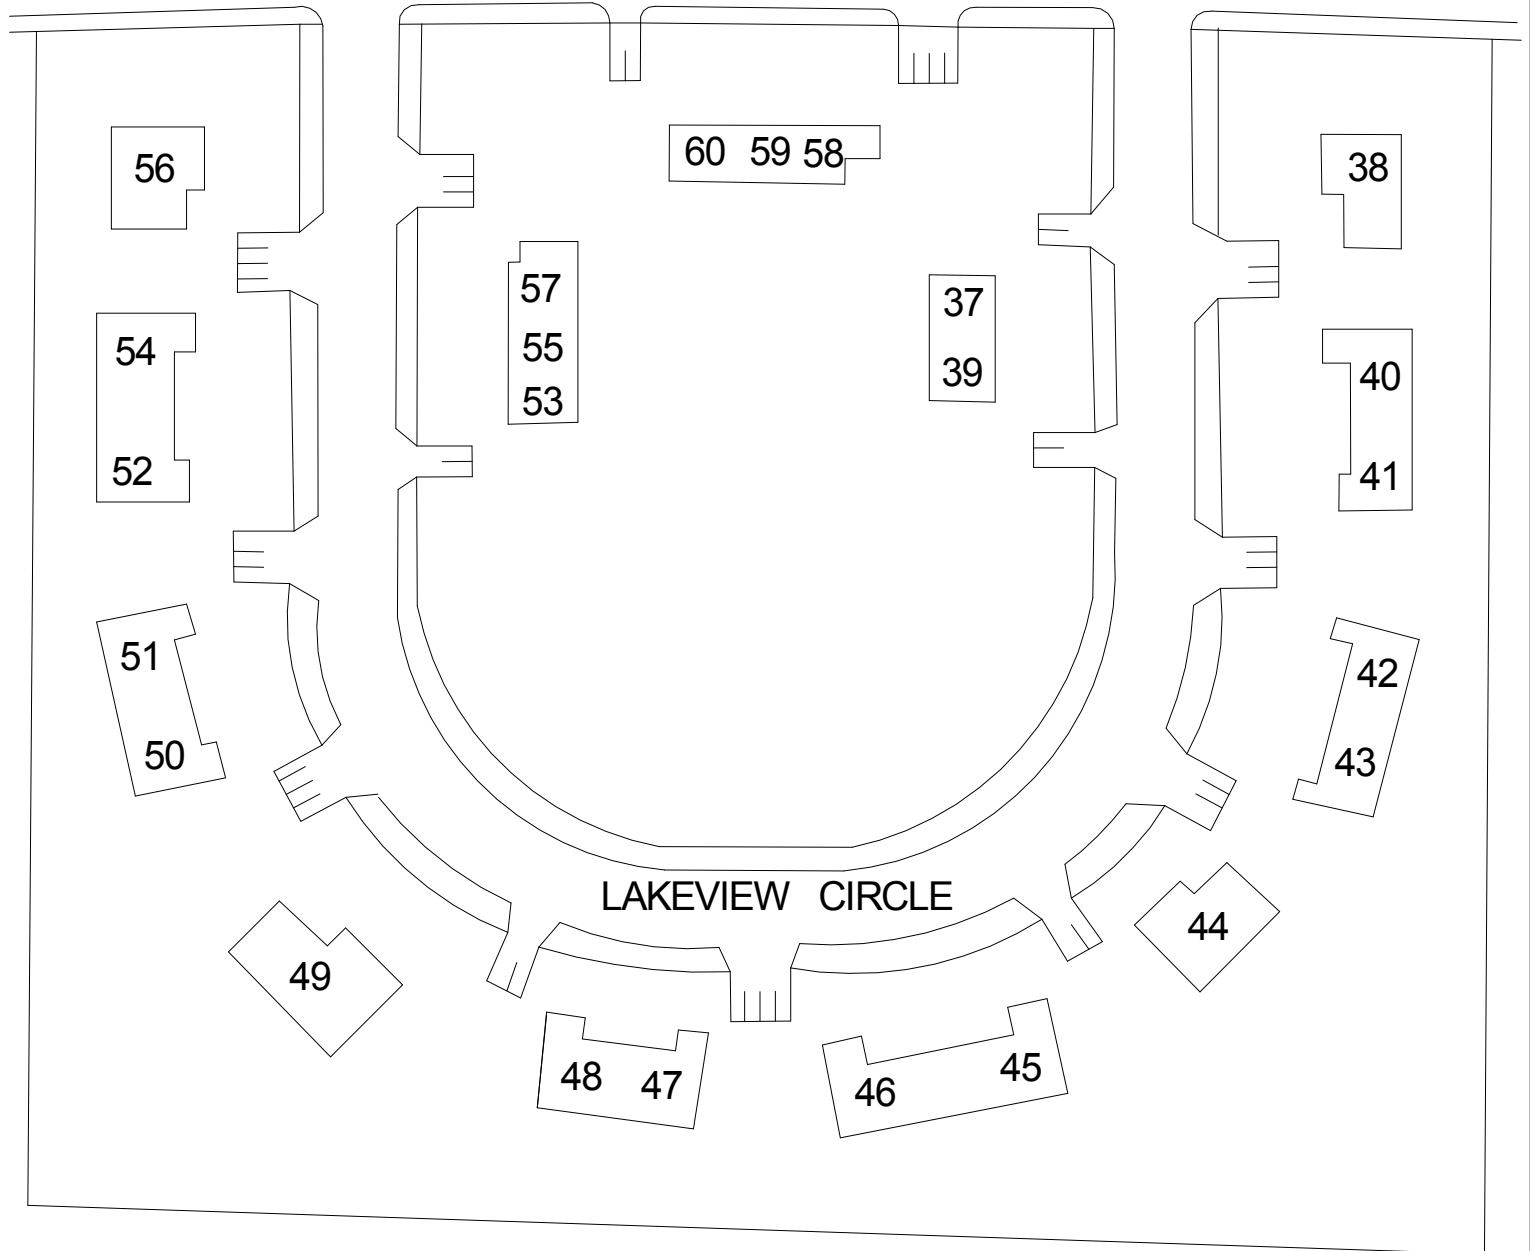

OLD FULTON ROAD

**LAKEVIEW CIRCLE
MARTIN, TN
MARTIN HOUSING AUTHORITY**

TN 69-01
NOT TO SCALE