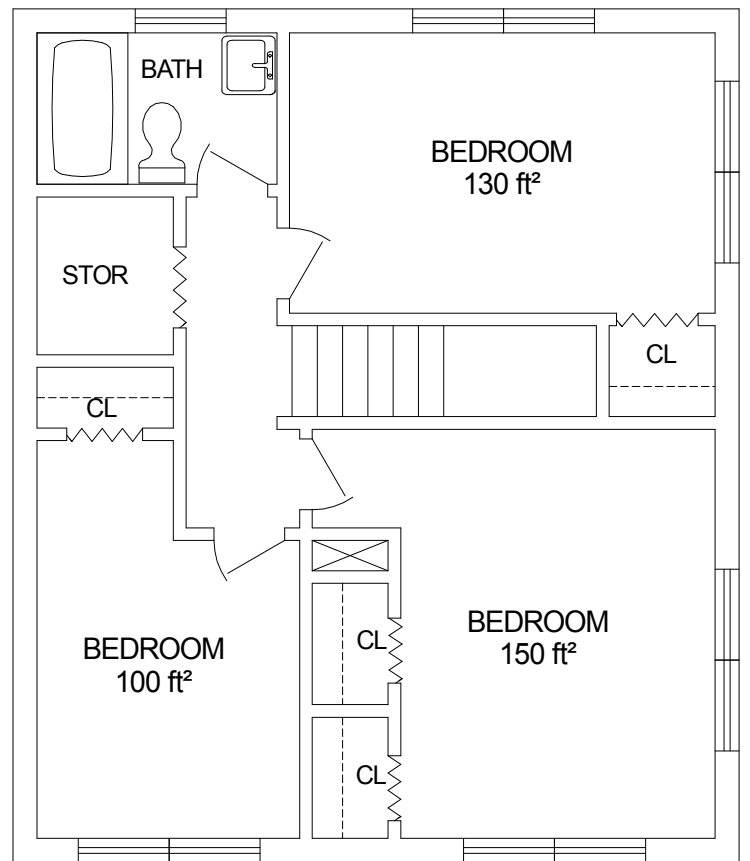

FIRST FLOOR

SECOND FLOOR

PORT-EASE HOMES
DRESDEN, TN
FOUR BEDROOM UNIT (1,200 ft²)

TN 69-03
NOT TO SCALE