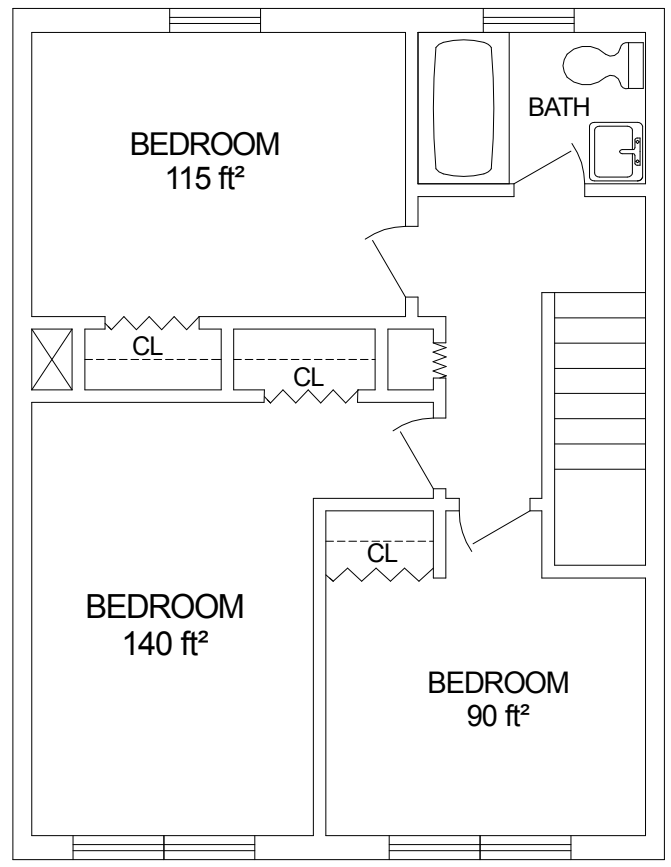

FIRST FLOOR

SECOND FLOOR

PORT-EASE HOMES
 DRESDEN, TN
 THREE BEDROOM UNIT (1,060 ft²)

TN 69-03
 NOT TO SCALE