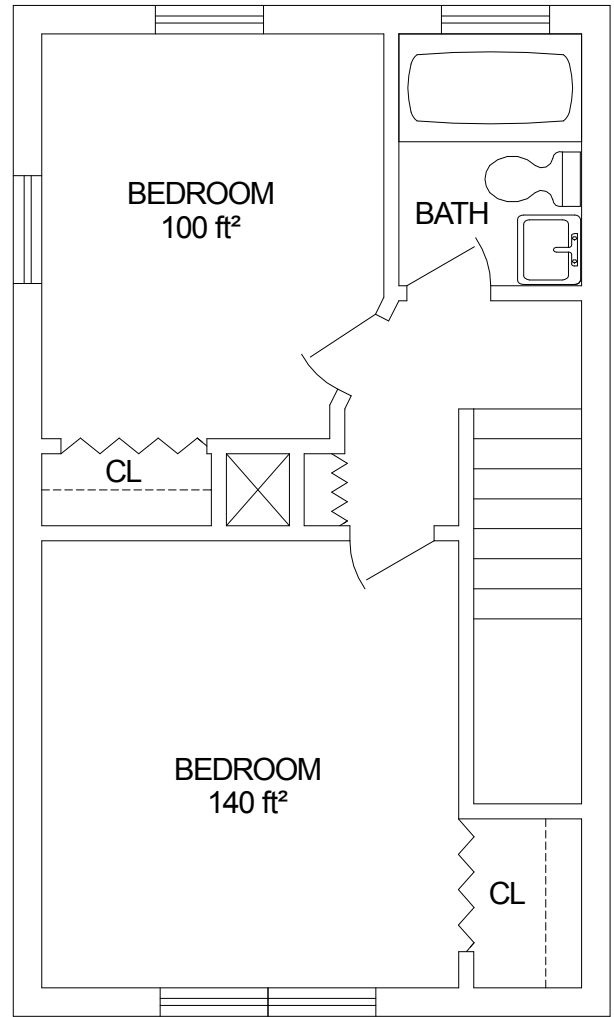

FIRST FLOOR

SECOND FLOOR

PORT-EASE HOMES  
 DRESDEN, TN  
 TWO BEDROOM UNIT (800 ft²)